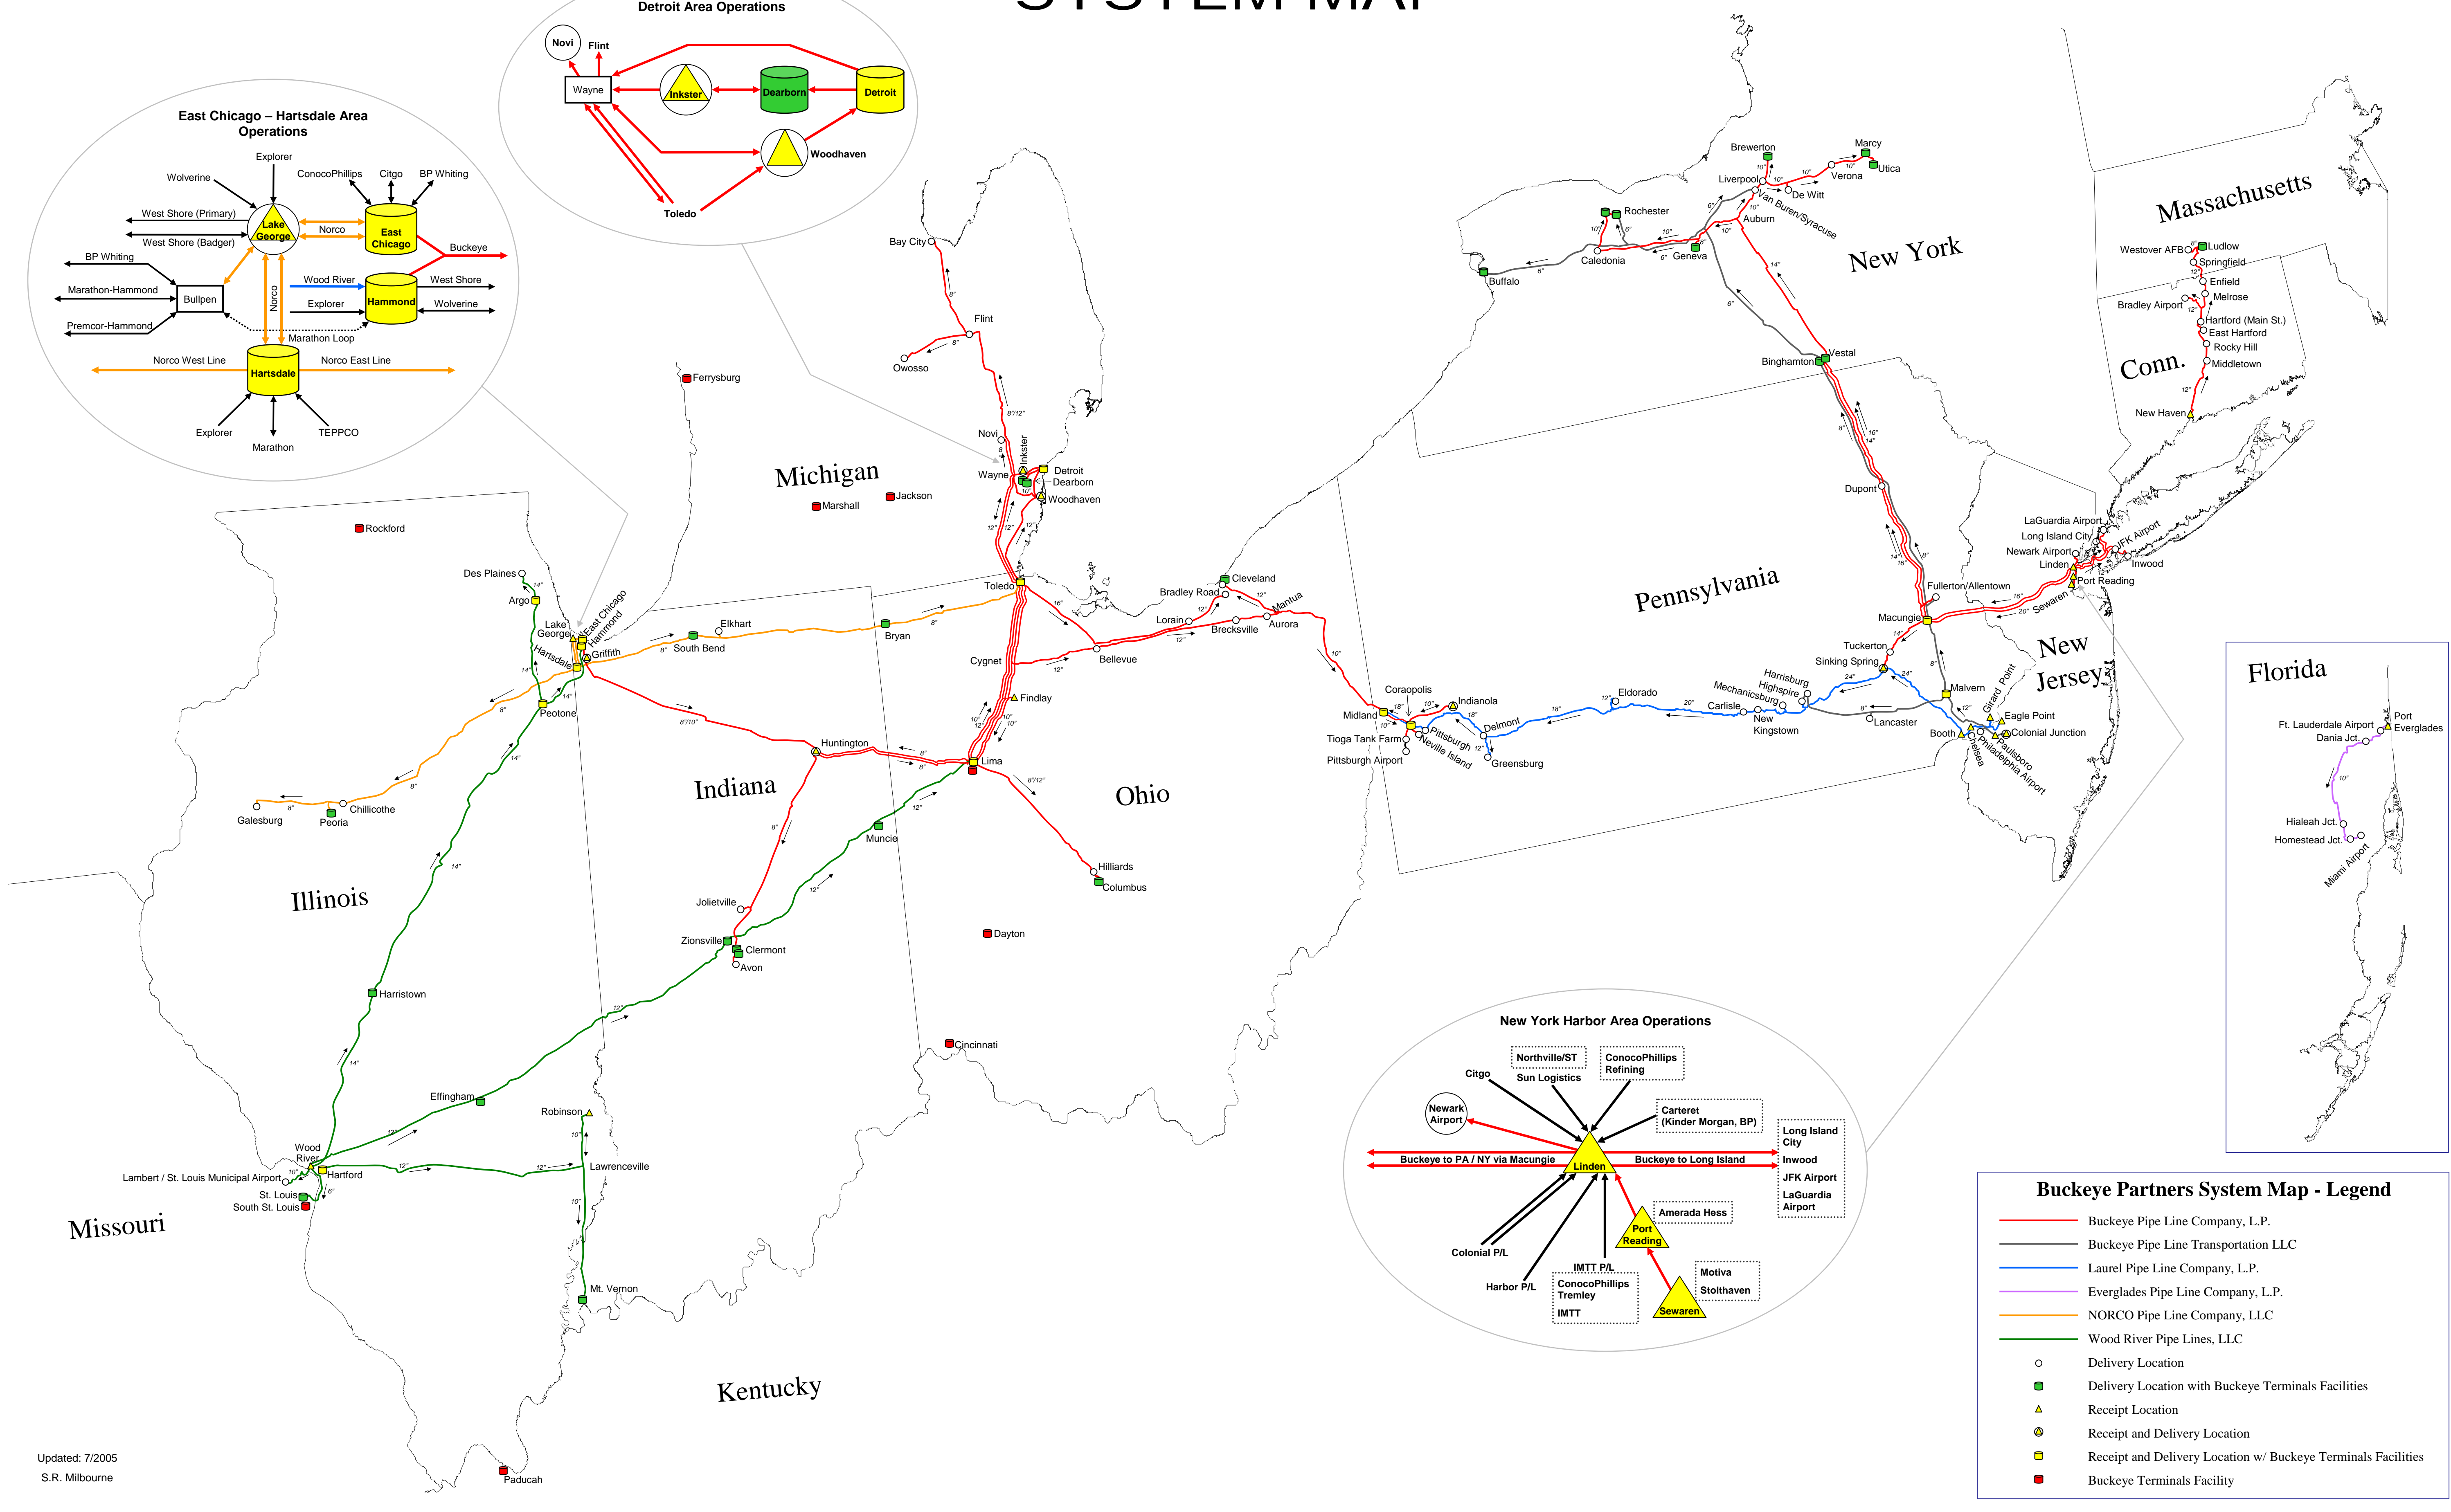

Buckeye Partners, L.P. SYSTEM MAP

Buckeye Partners System Map - Legend

- Buckeye Pipe Line Company, L.P.
- Buckeye Pipe Line Transportation LLC
- Laurel Pipe Line Company, L.P.
- Everglades Pipe Line Company, L.P.
- NORCO Pipe Line Company, LLC
- Wood River Pipe Lines, LLC
- Delivery Location
- Delivery Location with Buckeye Terminals Facilities
- ▲ Receipt Location
- ◐ Receipt and Delivery Location
- Receipt and Delivery Location w/ Buckeye Terminals Facilities
- Buckeye Terminals Facility