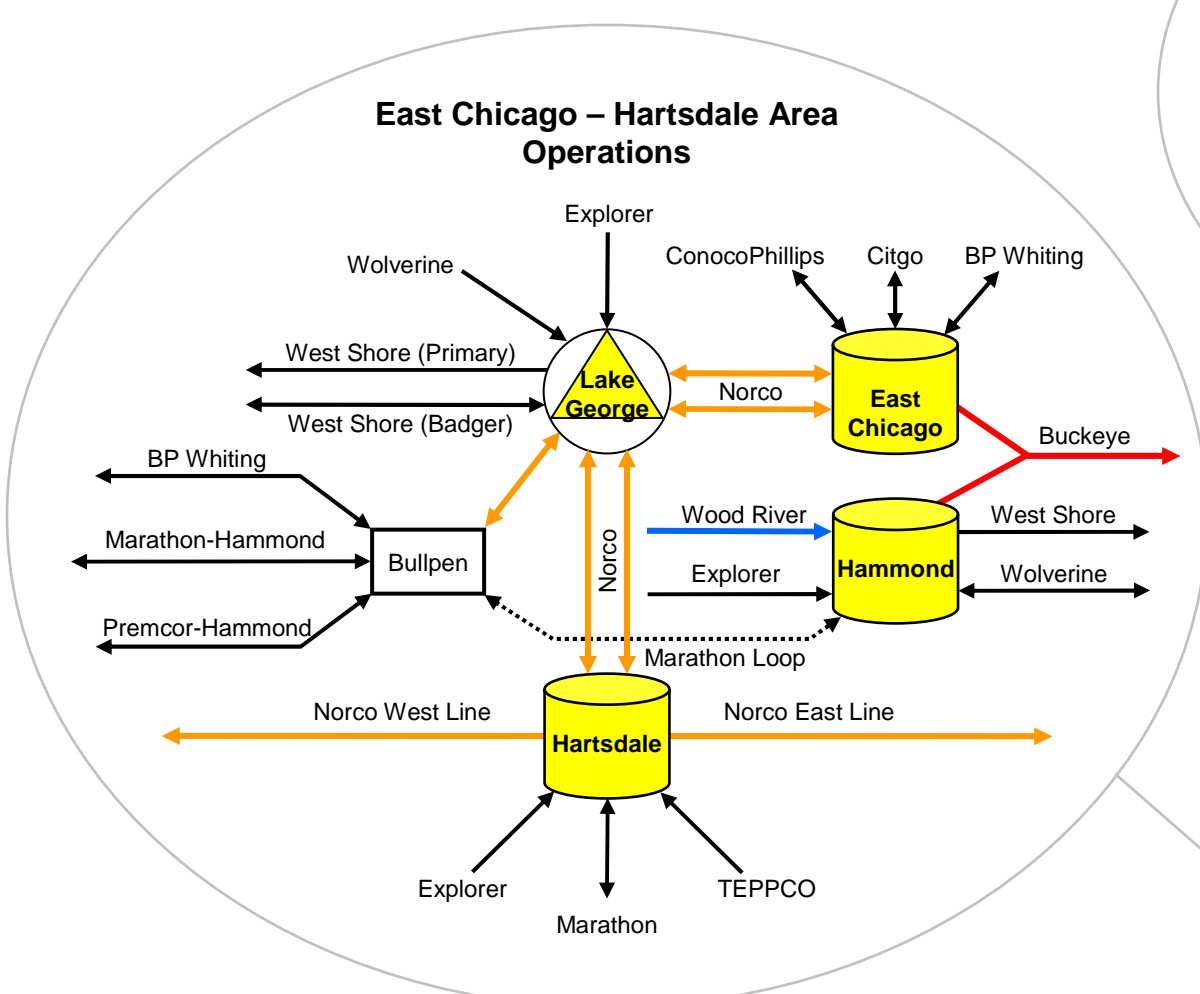

Buckeye Partners, L.P. SYSTEM MAP

Buckeye Partners System Map - Legend

- Buckeye Pipe Line Company, L.P.
- Buckeye Pipe Line Transportation LLC
- Laurel Pipe Line Company, L.P.
- Everglades Pipe Line Company, L.P.
- NORCO Pipe Line Company, LLC
- Wood River Pipe Lines, LLC
- Delivery Location
- Delivery Location with Buckeye Terminals Facilities
- ▲ Receipt Location
- ◐ Receipt and Delivery Location
- Receipt and Delivery Location w/ Buckeye Terminals Facilities
- Buckeye Terminals Facility