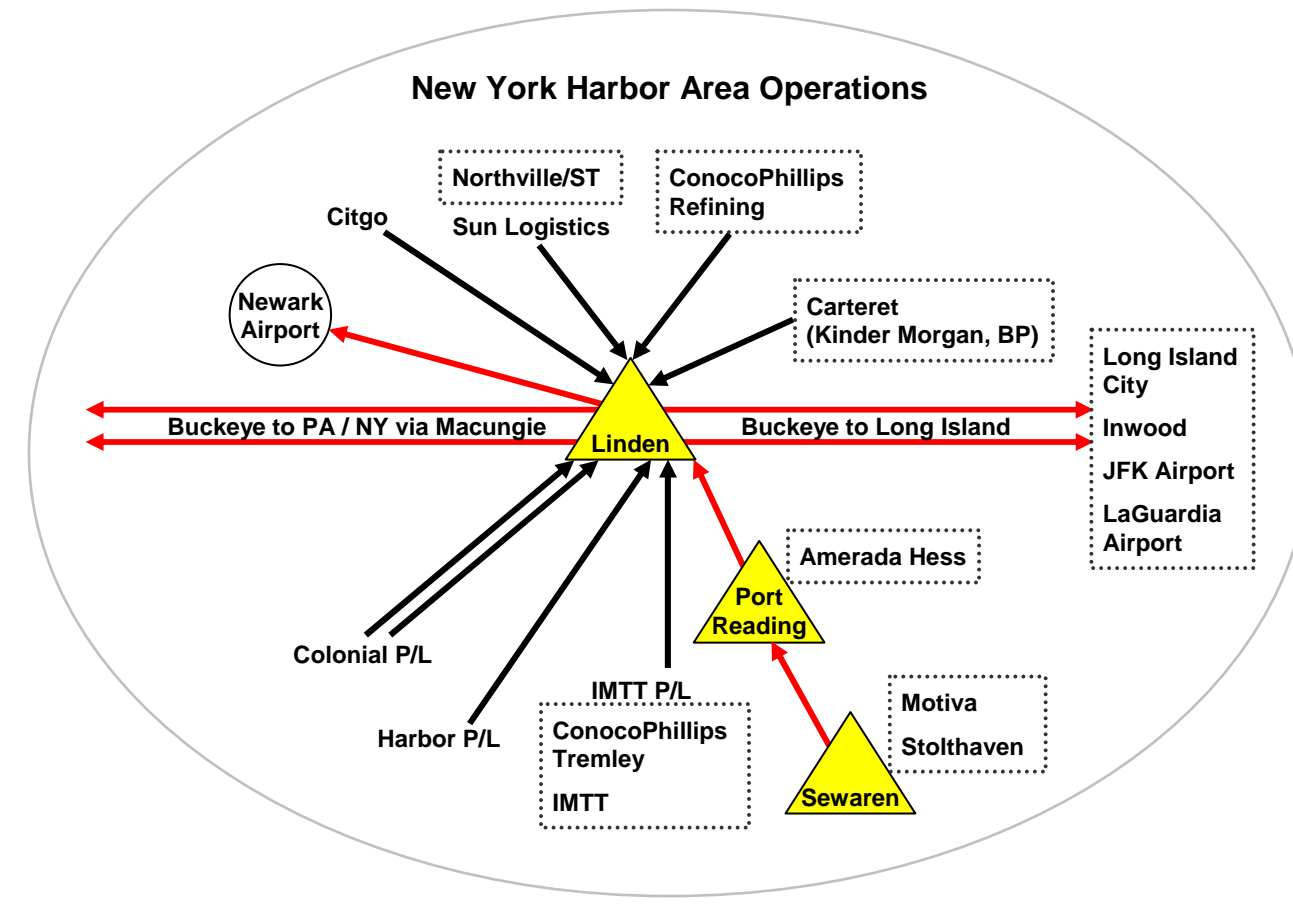

Buckeye Partners, L.P. SYSTEM MAP

Buckeye Partners System Map - Legend

- Buckeye Pipe Line Company, L.P.
- Buckeye Pipe Line Transportation LLC
- Laurel Pipe Line Company, L.P.
- Everglades Pipe Line Company, L.P.
- NORCO Pipe Line Company, LLC
- Wood River Pipe Lines, LLC
- Delivery Location
- Delivery Location with Buckeye Terminals Facilities
- ▲ Receipt Location
- ◐ Receipt and Delivery Location
- Receipt and Delivery Location w/ Buckeye Terminals Facilities
- Buckeye Terminals Facility